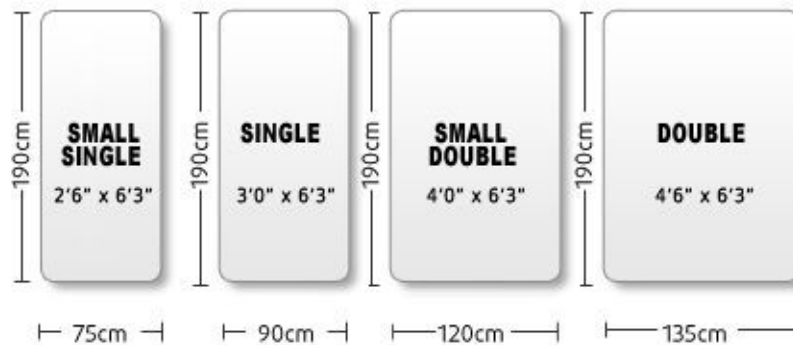

NATIONAL MARINE

INTERIORS

USA

UK