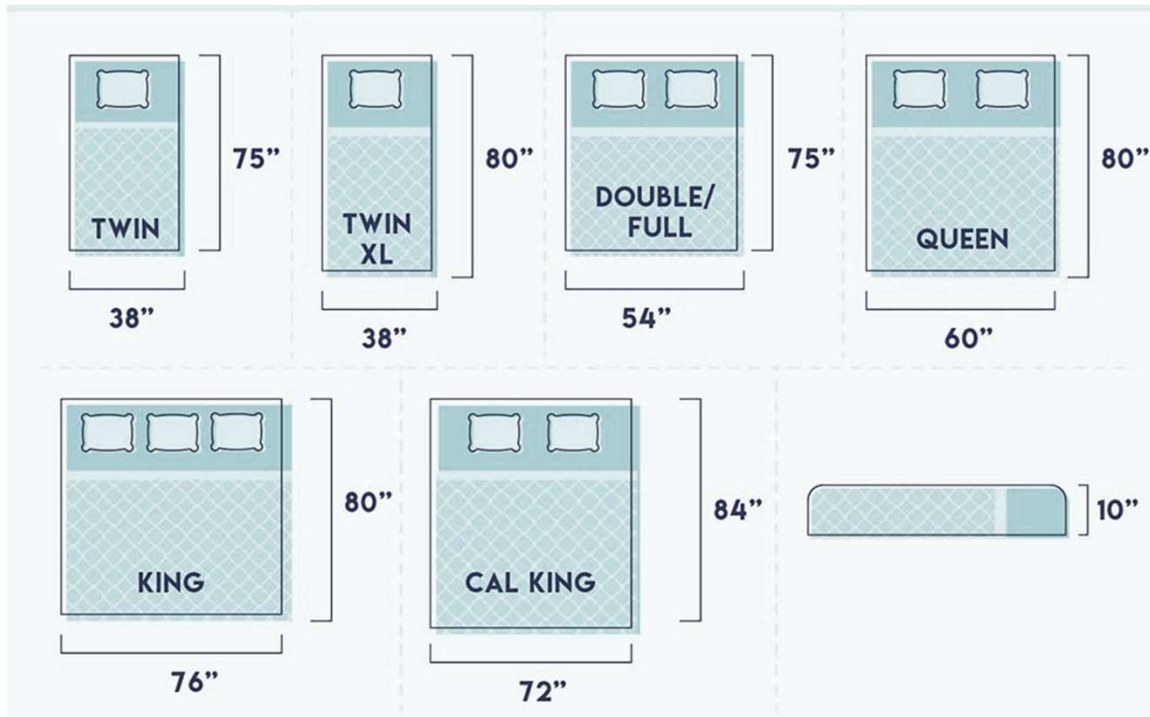

NATIONAL MARINE

INTERIORS

USA